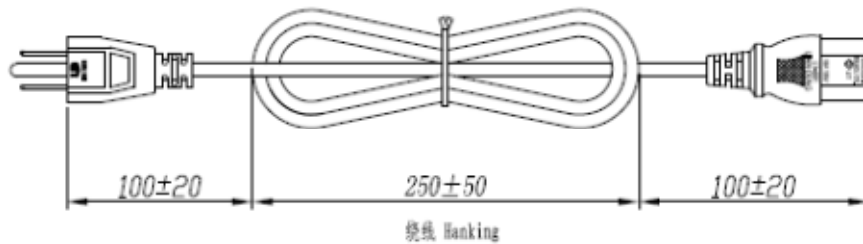

MEGA Reserves the right to alter Non-Critical dimensions without notice:

Packaging: Figure 8 and twist tie

REV	Description	Date
C	Revised drawing format	8/13/12
B	Added temperature rating	9/15/10
A	Removed HVCTF cable and added VCTF	2/1/07

Notes:

1. Plug: Type JIS 8303 Black
2. Cordage: VCTF 3X2.00mm² -10C to 60C Black
3. Connector: EN60320 C13 Black
4. Approvals: PSE
5. Rating: 15A/125V
6. Color coding: Black, White, Green

4B Jules Lane
New Brunswick, NJ 08901
Tel. 732-249-2656
www.megaelectronics.com

RoHS Compliant

Item Description: Japanese cord black 8'2"

Approved: GF

Drawn By: JG

Date: 8/13/12

Part Number: 002-04