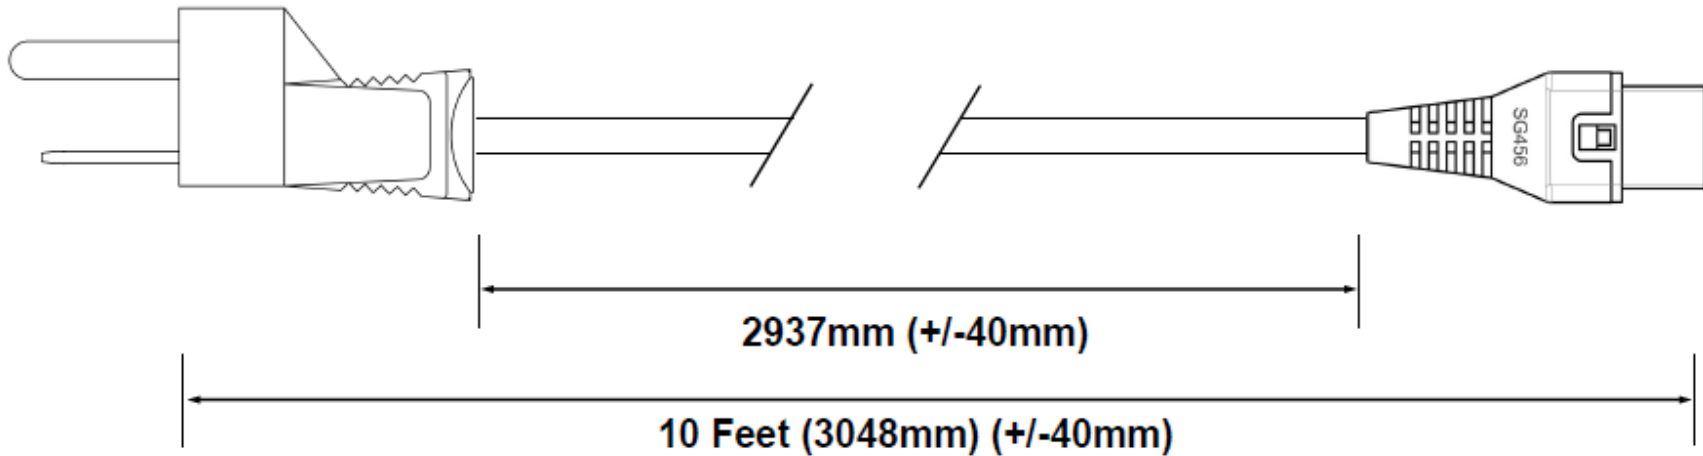

Conductor Colour Codes:

Earth (Green & Yellow)

Neutral (White)

Live (Black)

Packaging: Hank and tie

Notes:

1. Plug: N6/15P (PSE)
2. Cordage: HVCTF 3X2.00mm2 (PSE)
3. Connector: IEC C13 Lock (JET)
4. Rating: 15A/250V
5. Color Code: Black, White Yellow/Green
6. Jacket Color: Black

RoHS Compliant

Item Description: Japanese power cord with C1 Locking, 10ft

Approved: MS

Drawn By: JS

Date: 3/19/21

Part Number: 002-250-L3.1